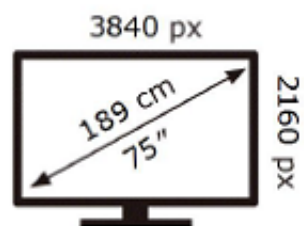

ENERG

SAMSUNG

QE75Q65TAU

172 kWh/1000h

ABCDEF **G**

190 kWh/1000h

2019/2013